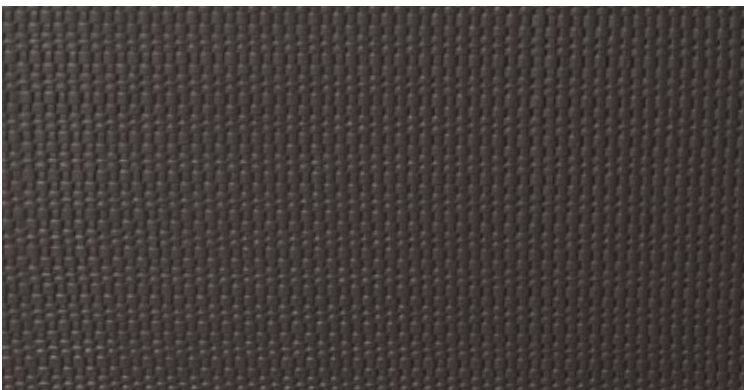

SKIRTING OPTIONS

Silverwood Skirting