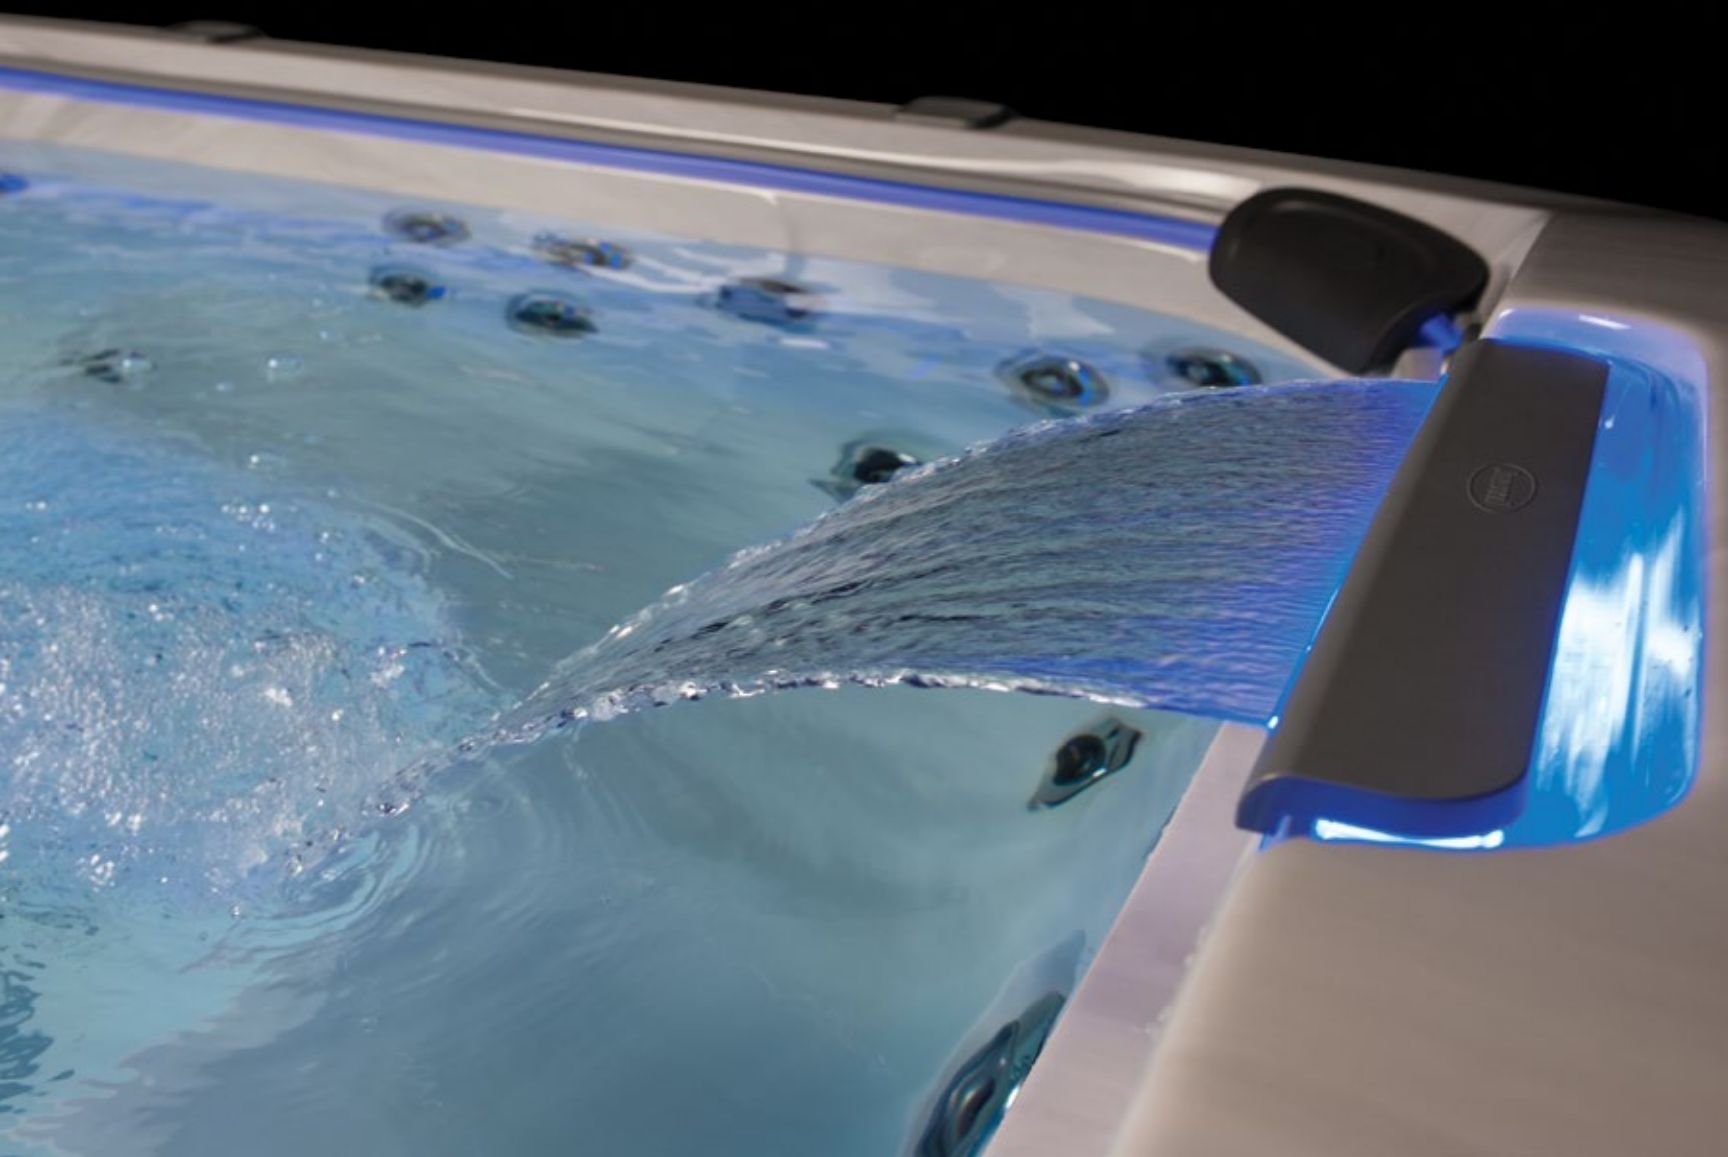

## **INNOVATIVE TECHNOLOGY**

The J-500™ Collection is also the most technologically advanced hot tub we've ever made. The ProTouch™ control is the first water-proof glass touch screen control on a hot tub. Our integrated smartphone app allows you to heat up the water on your way home, activate maintenance reminders and even alert both you and your local dealership of any service needs. The fiber optic ProEdge™ lighting technology only uses a single LED bulb on the inside perimeter to make your hot tub glow evenly. Thanks to the latest technology, this collection is also the smartest.