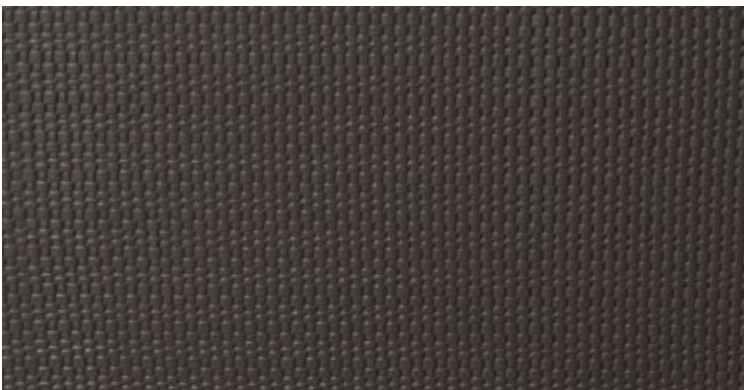

Porcelain

Sahara

Sandstone

SKIRTING OPTIONS

Silverwood Skirting

Roasted Chestnut Skirting

PROLAST™ COVER OPTIONS

Black