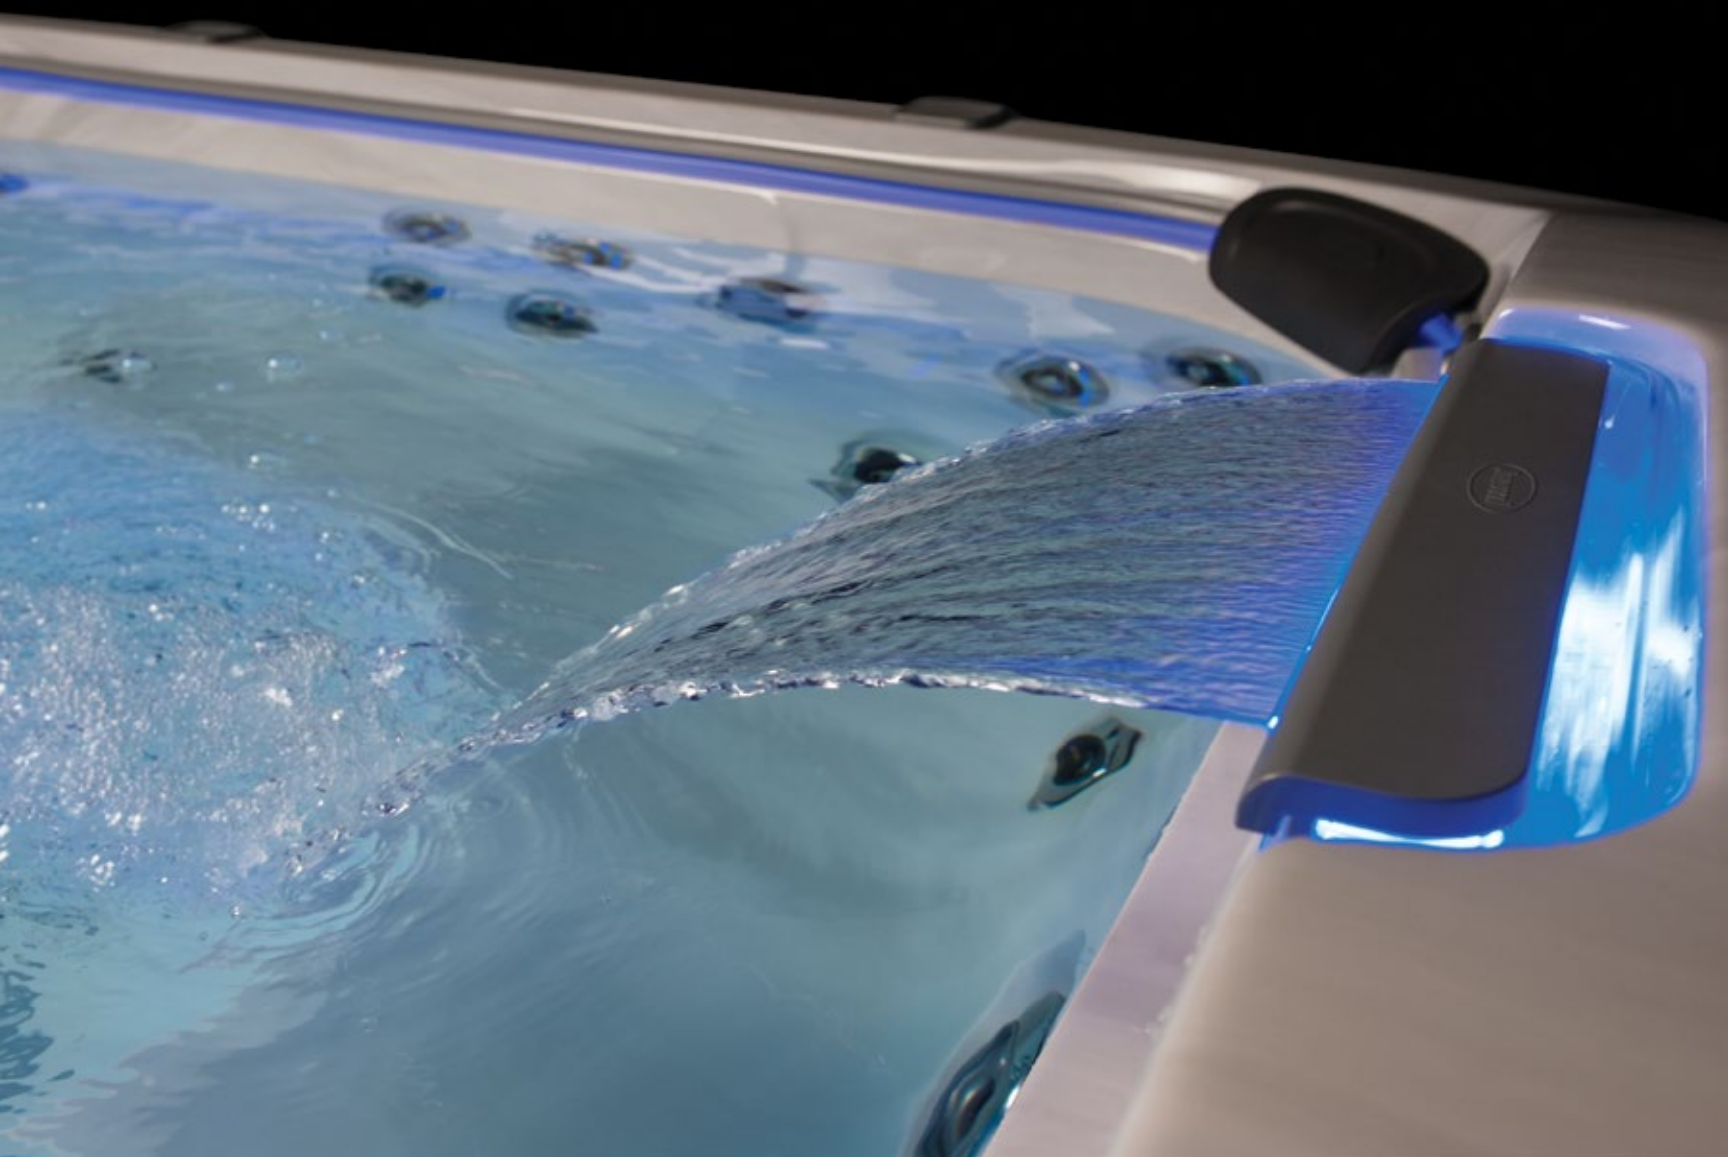

RX Jet

PX Jet

FX Directional

- POWERPRO® FX SMALL**
 Based on FX technology, the FX Small Jets are perfect for a focused massage on key pressure points such as your feet.
- POWERPRO® FX**
 The unique rifling action creates a rejuvenating, spiral stream of air and water, perfect for stimulating small muscles groups.
- POWERPRO® FX ROTATIONAL**
 Focusing on smaller muscle groups with a kneading effect, the FX Rotational Jet stimulates surrounding tissue using FX technology.
- POWERPRO® NX2**
 This directional jet effectively relieves tension and strain in the sensitive and hard-to-reach neck area through a highly focused stream of water.
- POWERPRO® FX LARGE ROTATIONAL**
 With a wide swath that provides an exceptional massage for large muscles, the rotational action can help overworked, overstressed muscles and joints.
- POWERPRO® MX2**
 Based on the form and function of the original Jacuzzi® Jet, the new-generation jets deliver maximum volume at a higher air-to-water ratio to deliver a bold massage to the muscles in the lower back.
- POWERPRO® RX**
 Delivering the highest performance hydromassage Jacuzzi® Brand offers, the spinning action of powerful RX Jet covers a sizable area, reaching the key muscles and nerves of the back.
- POWERPRO® PX**
 Perfect for small muscle groups in the wrists, hands and legs, the gentle pulsating massage can be adjusted for different rates of flow.
- POWERPRO® FX DIRECTIONAL**
 Designed to relieve tension and improve circulation, this spiral action directional jet delivers a bold, targeted massage to the hips.